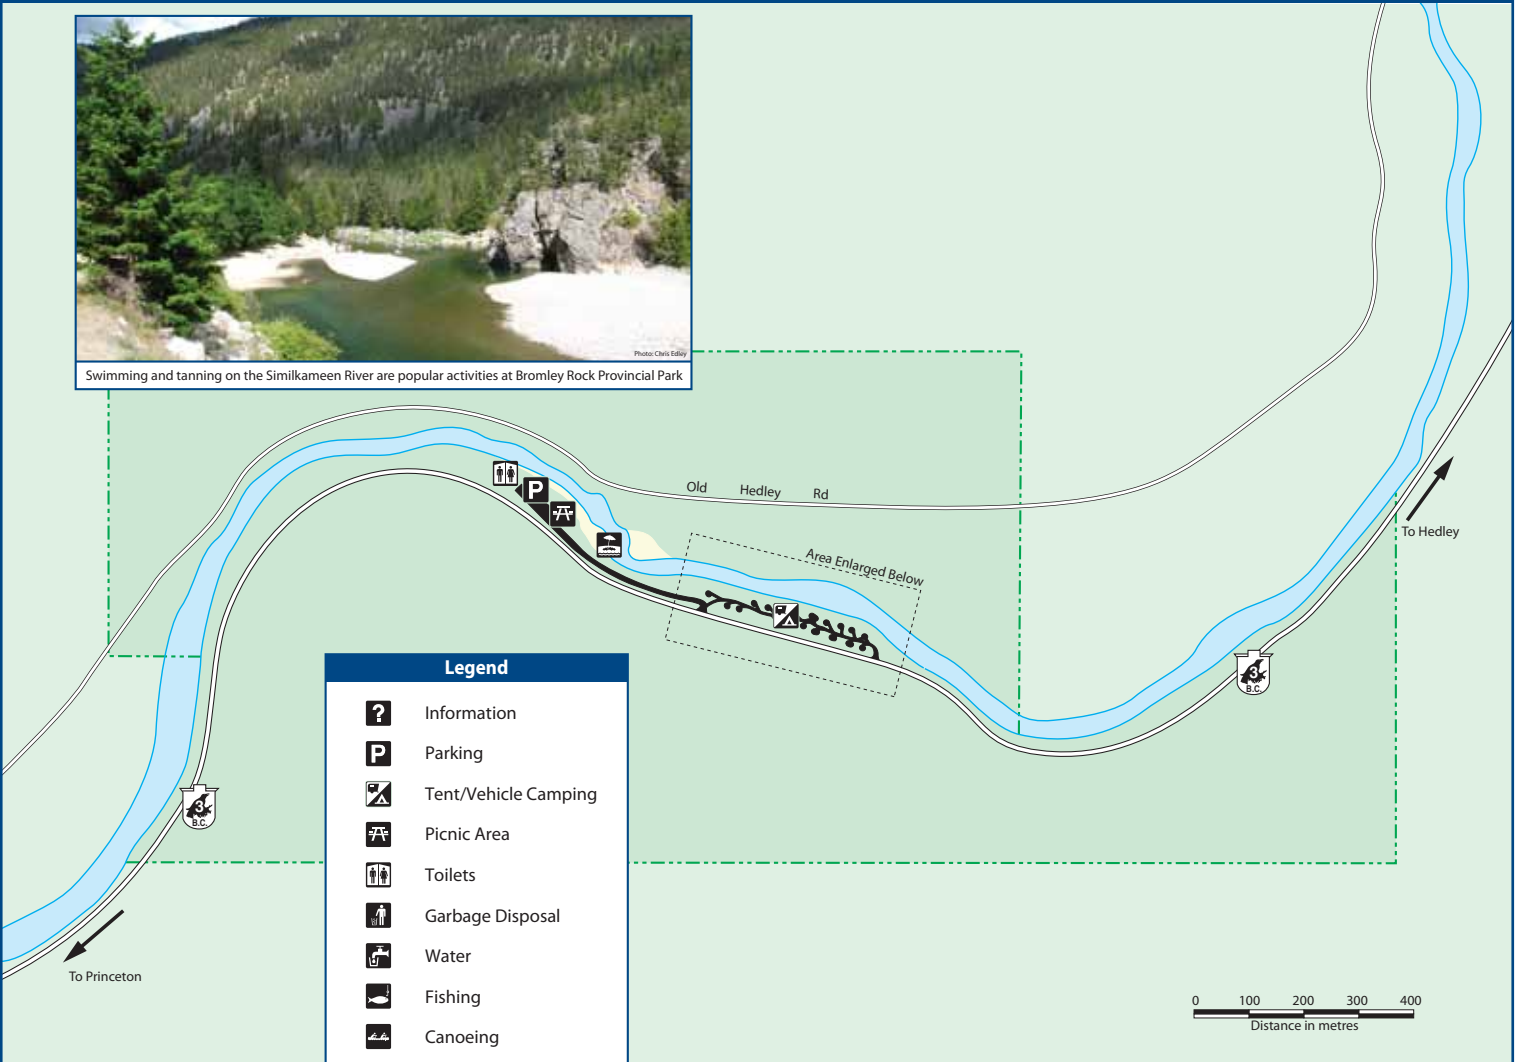

Bromley Rock Provincial Park

Swimming and tanning on the Similkameen River are popular activities at Bromley Rock Provincial Park

Legend	
	Information
	Parking
	Tent/Vehicle Camping
	Picnic Area
	Toilets
	Garbage Disposal
	Water
	Fishing
	Canoeing
	Beach Area
	Road
	Park Boundary