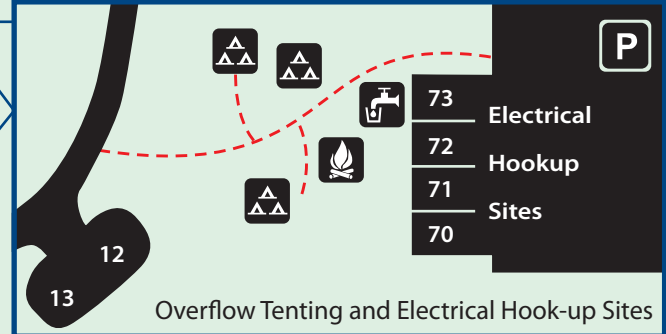

Kekuli Bay Provincial Park

Campground Map

To Hwy #97 ↑

LEGEND

- Information Shelter
- Parking
- Vehicle/Tent Camping
- Group Tent Camping
- Toilets, Water, Garbage
- Shower Building
- Fresh Water
- Firewood
- Fire Pit
- Hiking Trail
- Boat Launch
- Playground
- Trail
- Railroad

Enlarged Below

Overflow Tenting and Electrical Hook-up Sites