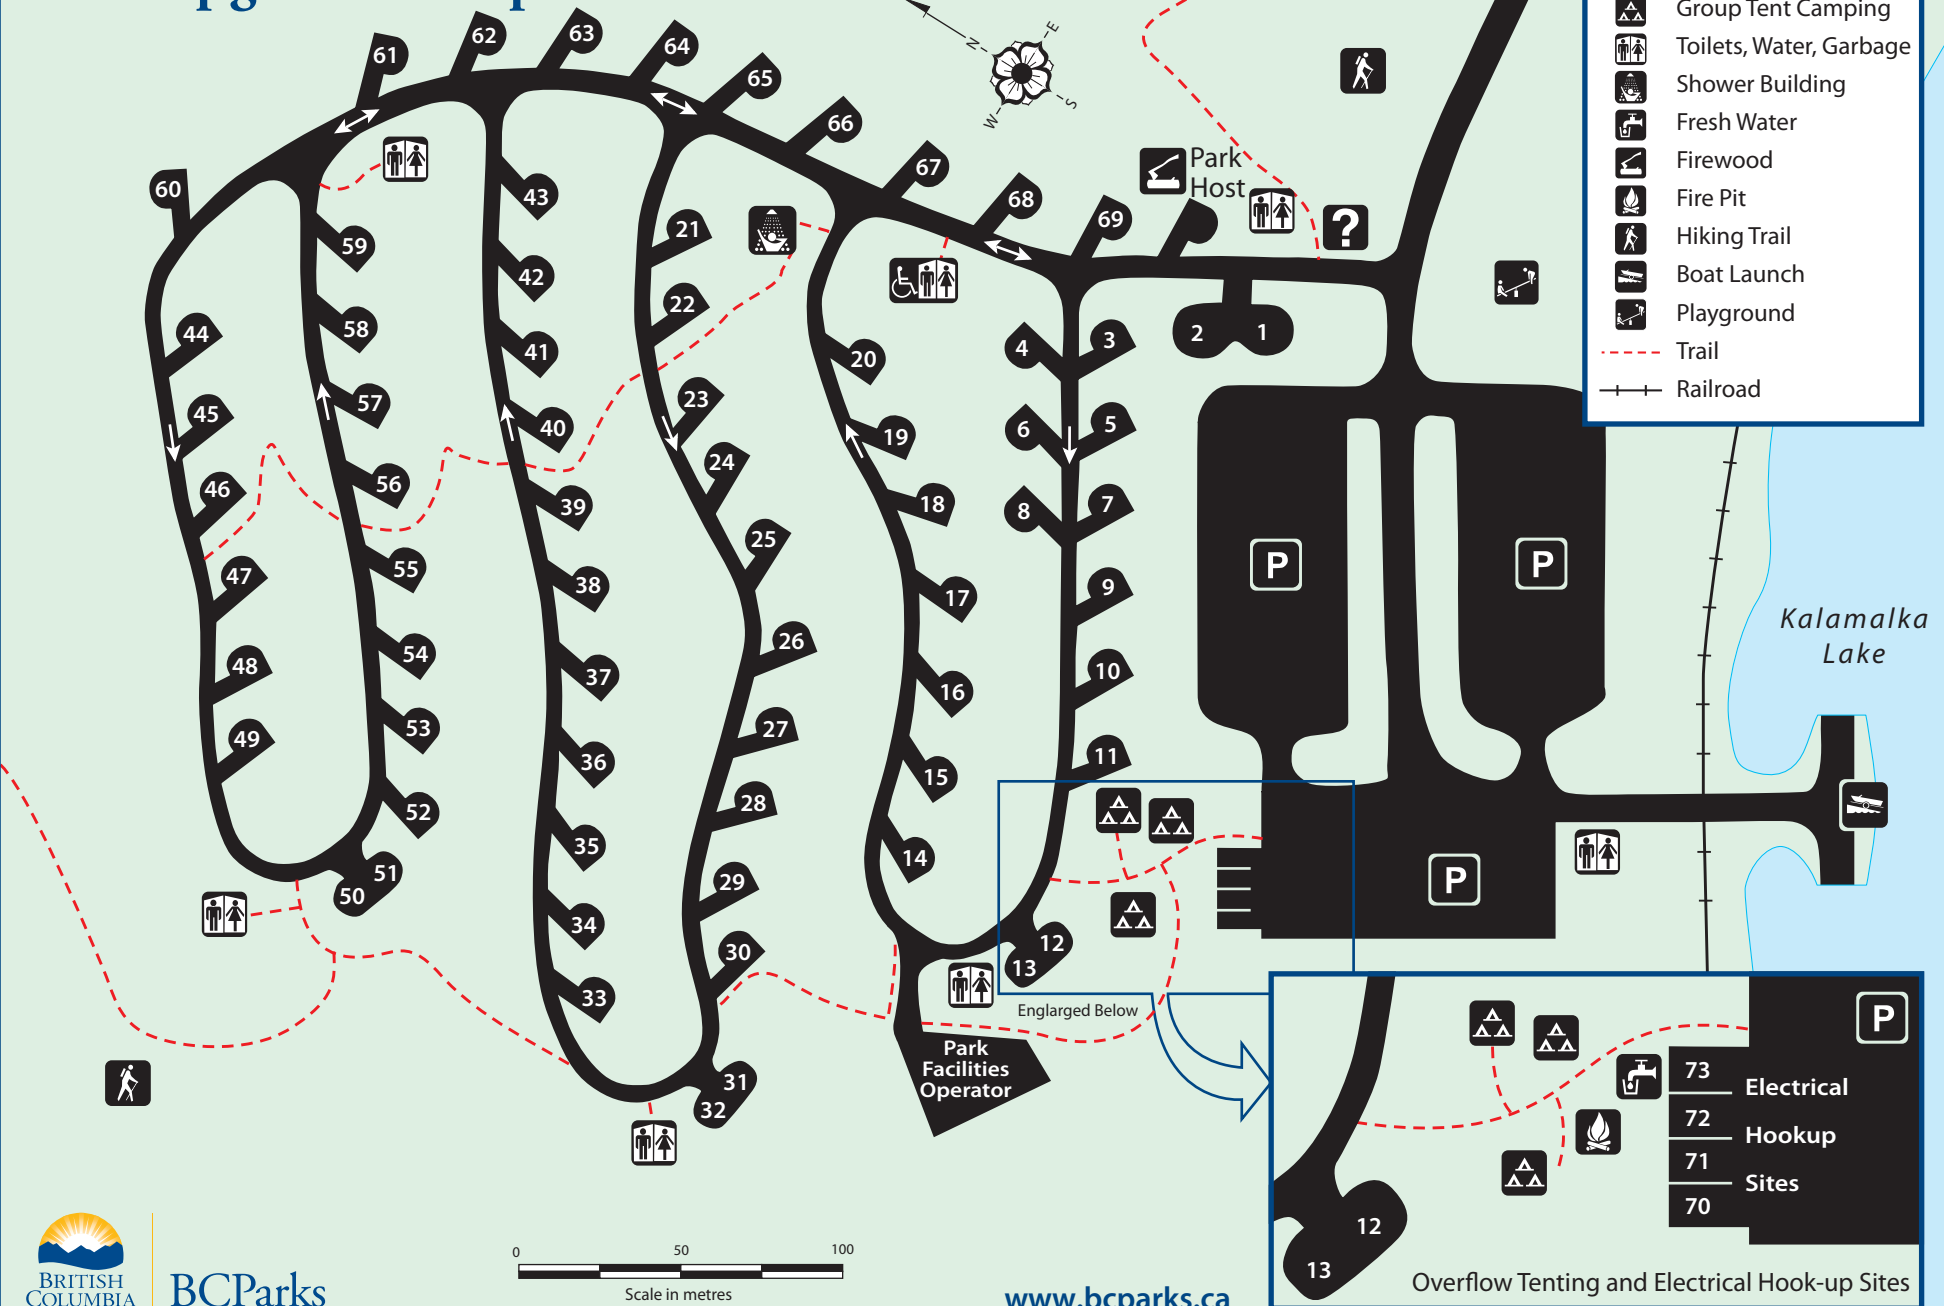

Kekuli Bay Provincial Park

Campground Map

To Hwy #97 ↑

LEGEND

- Information Shelter
- Parking
- Vehicle/Tent Camping
- Group Tent Camping
- Toilets, Water, Garbage
- Shower Building
- Fresh Water
- Firewood
- Fire Pit
- Hiking Trail
- Boat Launch
- Playground
- Trail
- Railroad

Enlarged Below

Overflow Tenting and Electrical Hook-up Sites